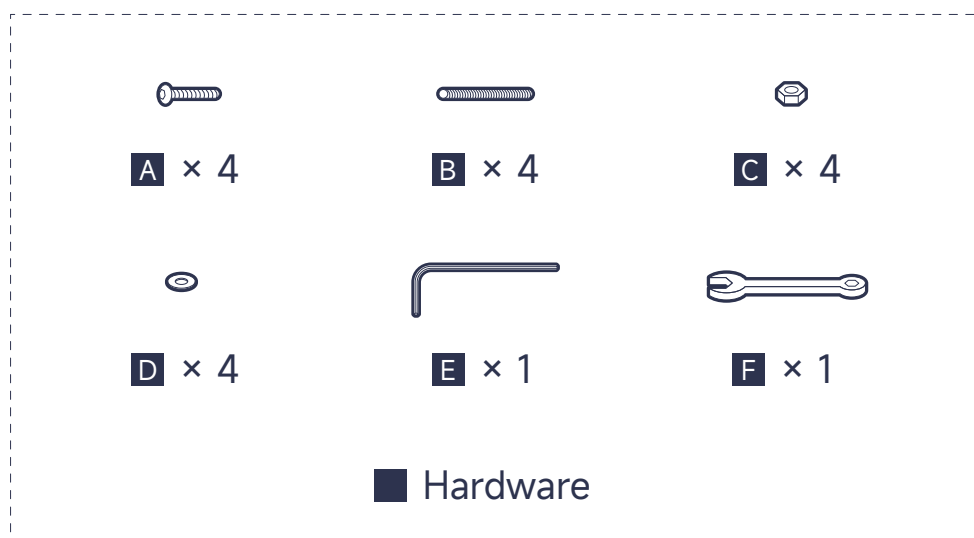

COZYMATIC

ASSEMBLY INSTRUCTIONS

Atticus Solid Wood Armchair

Check the components before assembly

■ Leg × 2

■ Seat panel × 1

■ Backrest × 1

For any issue related to the product,
please contact wecare@cozymatic.com.