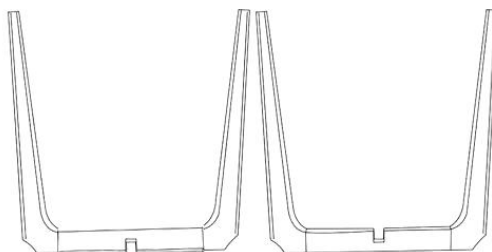

COZYMATIC

Aulbree Round Stool/End Table

Assembly Instructions

COZYMATIC

screw

A ○50x6mm x5

Regulator

B ○10x6mm x4