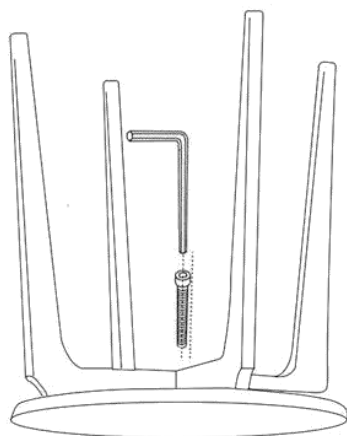

COZYMATIC

step 1