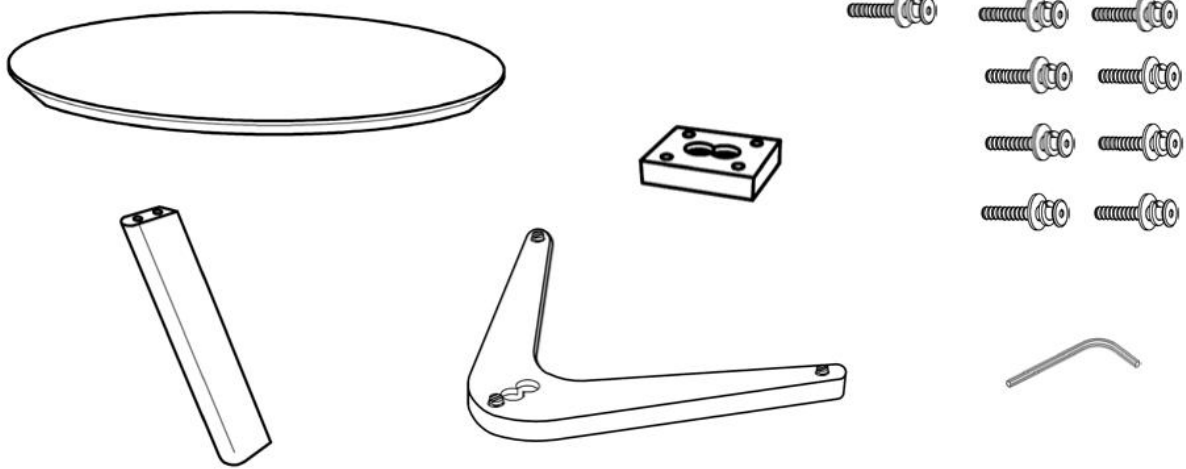

COZYMATIC

Enrique V Shape End Table

Assembly Instructions

COZYMATIC

Part List			
Label	Picture	Description	QTY
A		Table Top	1
B		Table Leg	1
C		Bottom Leg	1
D		Leg Support	1
Hardware			
①		JCBC Bolt Set	9
②		Allen Key	1

COZYMATIC

- Read instructions, cover to cover-
- Have 2 adults on hand for assembly-
- Do not assemble on flooring or carpet-
- Assemble on a clean non-marring surface (packing foam)-
- Save all packaging until finished-