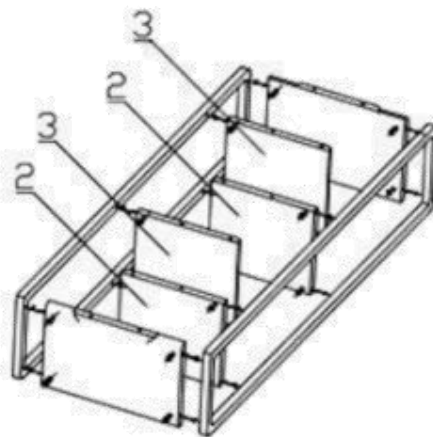

COZYMATIC

Lemington Solid Wood Bookcase

Assembly Instructions

 PL			 SZ
a (M6*25)	b	c	d
12	16	16	1

Step1

Detail A

Step2

Step3

Detail B

Finish