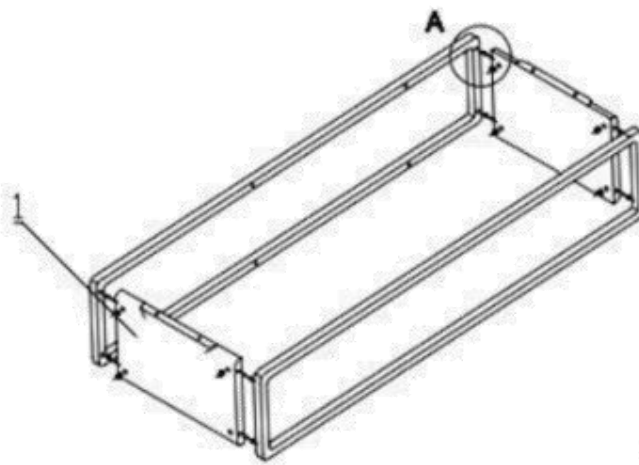

COZYMATIC

Lemington Solid Wood Bookcase

Assembly Instructions

 PL			 SZ
a (M6*25)	b	c	d
12	16	16	1

Step1

Detail A

Step2

Step3

Detail B

Finish