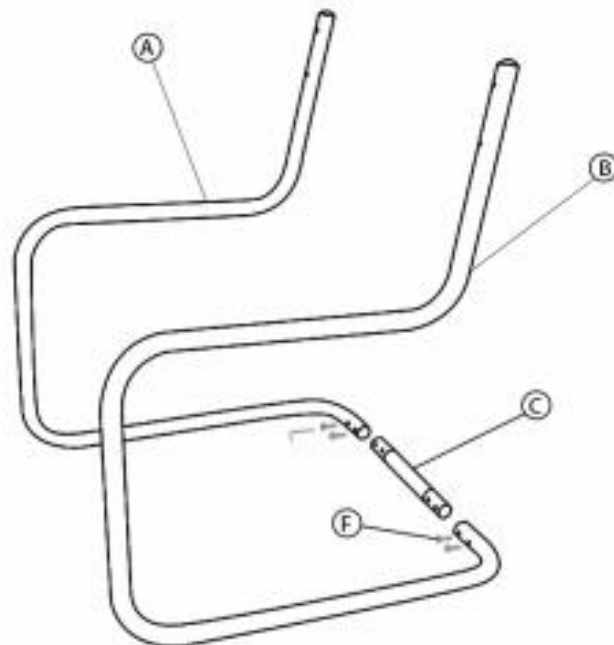

COZYMATIC

Londyn Genuine Leather Side Chair

Assembly Instructions

A		1PC	C		1PC
B		1PC	D		1PC
E		1PC	G	 M6X35	8PCS
F	 M6X15	4PCS	H		1PC

step 1

step 2

step 3

COZYMATIC