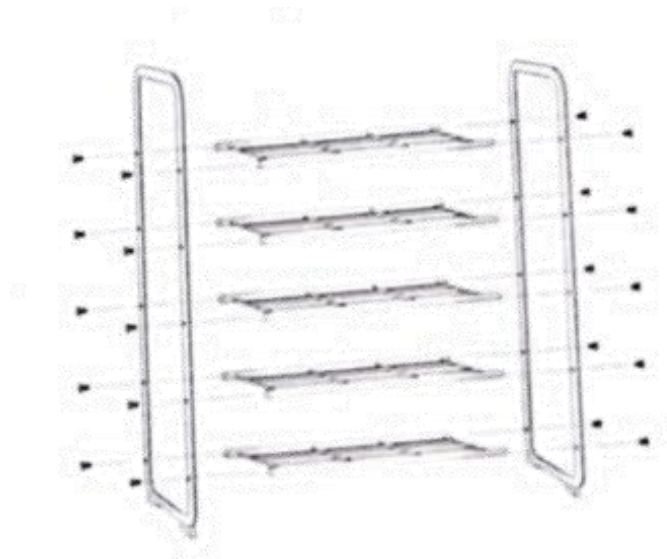

COZYMATIC

Mackie Shoe Rack

Assembly Instructions

COZYMATIC

Screw*20

screwdriver*1

Shelf*3/4/5

Side shelf*2

step 1

Place the shelf between the side frames, corresponding to the screw holes, and tighten the screws with a screwdriver

step 2

Congrats on completion